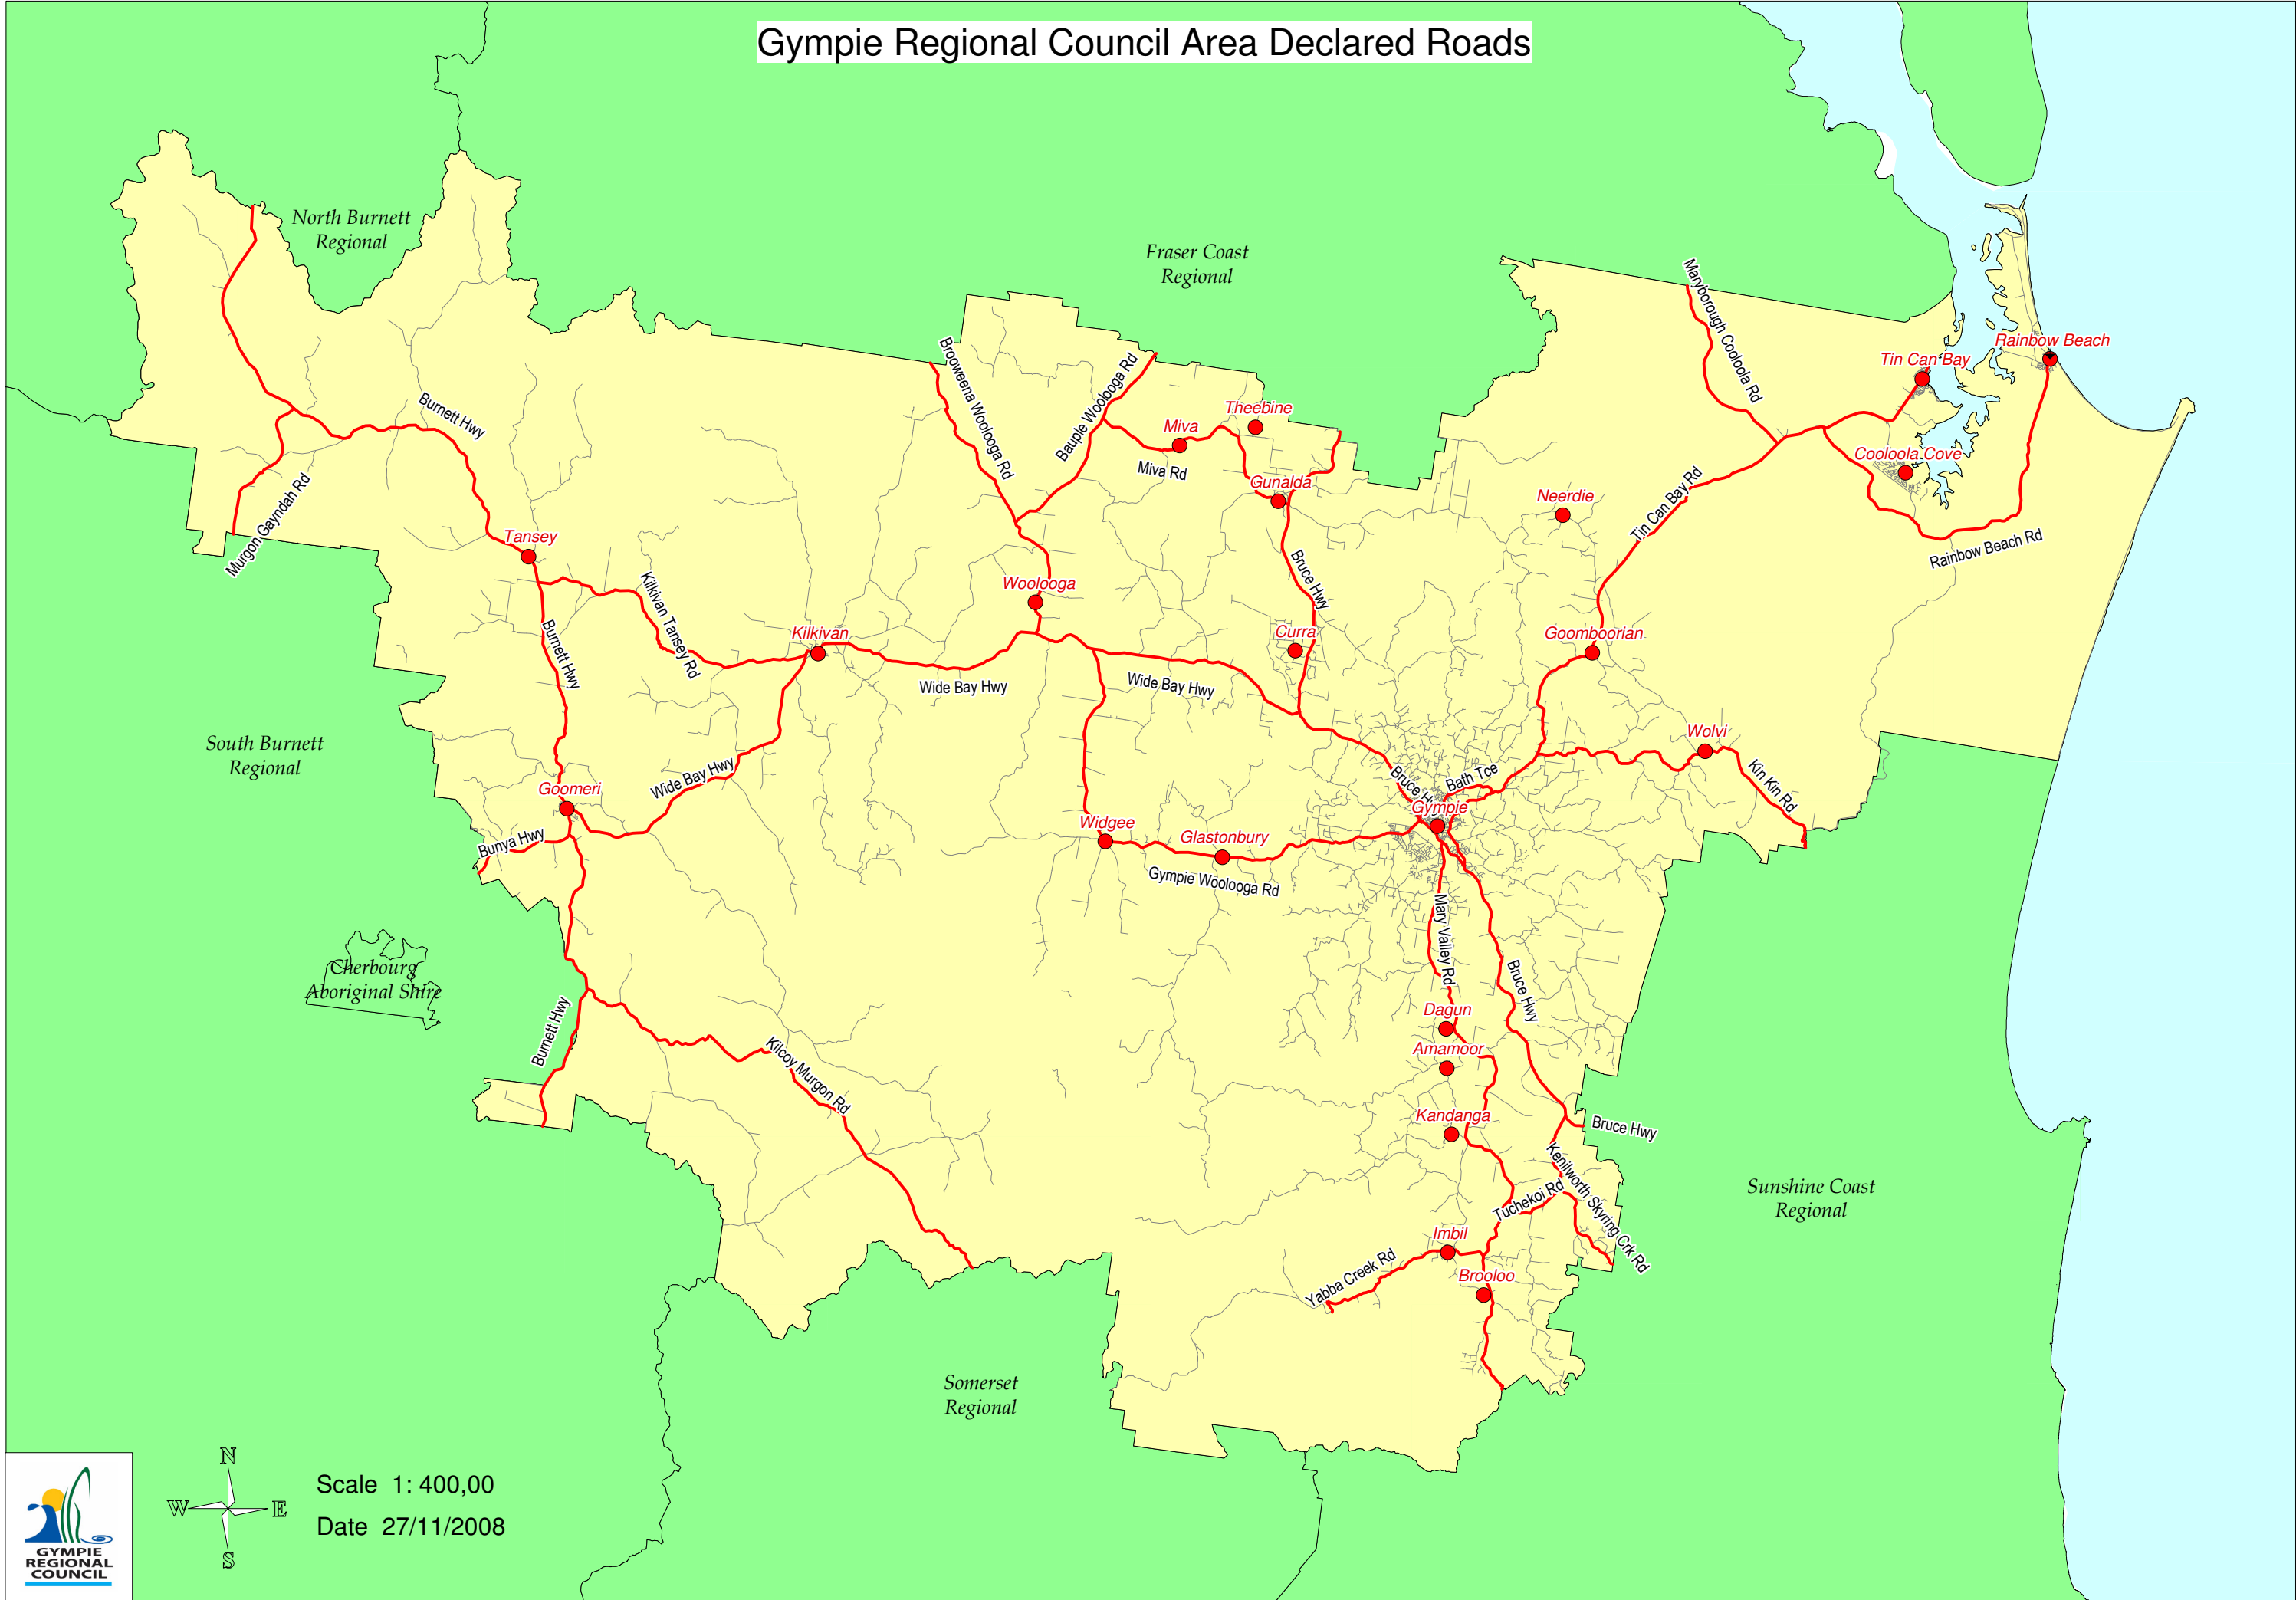

# Gympie Regional Council Area Declared Roads

Scale 1: 400,00  
Date 27/11/2008